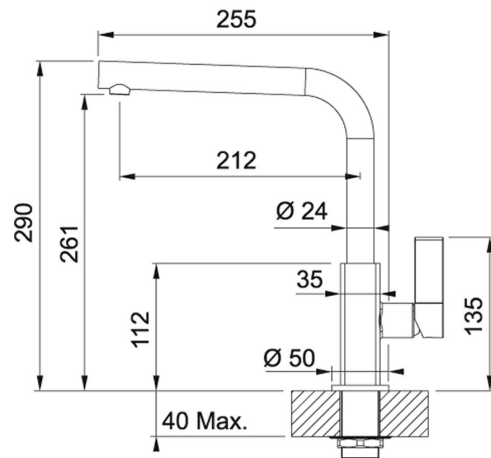

Swivel Spout | 115.0392.356

FAMILY : Taps | SERIES : Maris | MODEL : Swivel Spout | INSTALLATION TYPE : Tap standing | INSTALLATION TYPE :
Worktop/Sink | INSTALLATION TYPE : Worktop | PRODUCT LINE : Maris | INSTALLATION TYPE : Taps | FINISH : Chrome-
Onyx

TECHNICAL DATA

Tap Pressure	HIGH-PRESSURE
Cartridge	CERAMIC-DISCS-Ø-25
Height Overall	323.00 mm
Spout Rotation	360 °
Type	Ceramic Cartridge
Cabinet Size	diam. 50 mm
Flexible tubes	STAINLESS-STEEL
Suggested product	Pair of filters (0399470)