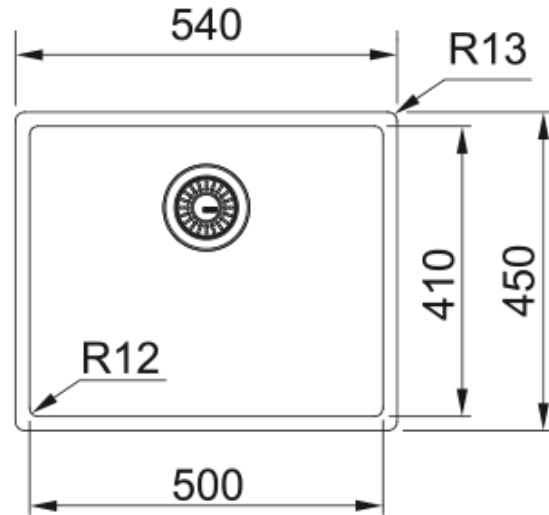

MM BXM 210/110-50 Anthracite | 127.0672.129

Product Information

Sink type	Bowl (no drainer)
Type of material	Stainless steel
Number of bowls	1
Color	Anthracite
Finish	Pvd

Dimensions

External size: right to left	540.0
External size: front to back	450.0
Bowl 1 size: right to left	500.0
Bowl 1 size: front to back	410.0
Bowl 1: depth	200.0

Installation

Minimum cabinet size	55 cm
----------------------	-------

Product specifications

Installation type	Slimtop
Installation type	Flushmount
Installation type	Undermount
Waste outlet	3 1/2"
Position of drainer	No drainer

Product Identification

Product brand	FRANKE
Product family	Mythos
Model range	Mythos Masterpiece
Approval logo	CE

Properties

Drainers number	No drainer
Product reversibility	No
Tap ledge	No
Waste kit include	Yes

Waste kit type	Manual
Siphon included	Yes
Number of tap holes	No tap hole
Soap dispenser hole	No

Technical Data