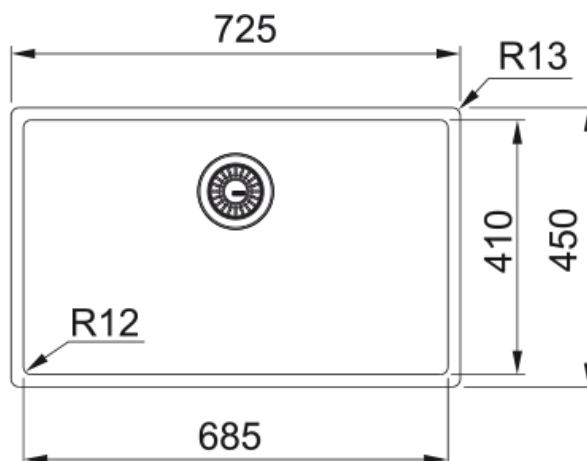

MM BXM 210/110-68 Anthracite | 127.0674.440

Mythos Masterpeice BXM 210/110-68, Anthracite PVD coating and nanocoating with F-Inox Technology, Stainless Steel, can be installed as a slim-top, flushmount or undermount, 1 bowl without drainer, 680mm x 410mm, 3 1/2". Includes colour coordinated bottom grid and semi-integrated waste with matching overflow. Additional coloured strainer bowl and rollamat can be bought. 50 Year Guarantee on all Franke sinks. 50 Year Guarantee on all Franke sinks.

Product Information

Sink type	Bowl (no drainer)
Type of material	Stainless steel
Number of bowls	1
Color	Anthracite
Finish	Pvd

Dimensions

External size: right to left	725.0
External size: front to back	450.0
Bowl 1 size: right to left	685.0
Bowl 1 size: front to back	410.0
Bowl 1: depth	200.0

Installation

Minimum cabinet size	80 cm
----------------------	-------

Product specifications

Installation type	Undermount
Installation type	Slimtop
Installation type	Flushmount
Waste outlet	3 1/2"
Position of drainer	No drainer