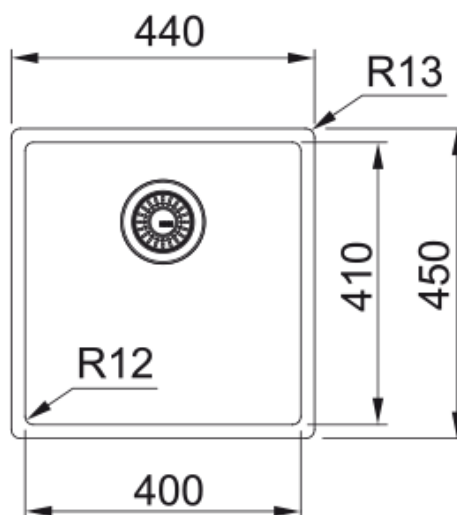

MMBXM 210/110-40 Anthracite | 127.0674.537

Mythos Masterpeice BXM 210/110-40, Anthracite PVD coating and nanocoating with F-Inox Technology, Stainless Steel, can be installed as a slim-top, flushmount or undermount, 1 bowl without drainer, 400mm x 410mm, 3 1/2". Includes colour coordinated bottom grid and semi-integrated waste with matching overflow. Additional coloured strainer bowl and rollamat can be bought. 50 Year Guarantee on all Franke sinks.

Dimensions

| | |
|------------------------------|-------|
| External size: right to left | 440.0 |
| External size: front to back | 450.0 |
| Bowl 1 size: right to left | 400.0 |
| Bowl 1 size: front to back | 410.0 |
| Bowl 1: depth | 200.0 |

Installation

| | |
|----------------------|-------|
| Minimum cabinet size | 45 cm |
|----------------------|-------|

Product specifications

| | |
|---------------------|------------|
| Installation type | Slimtop |
| Installation type | Flushmount |
| Installation type | Undermount |
| Waste outlet | 3 1/2" |
| Position of drainer | No drainer |