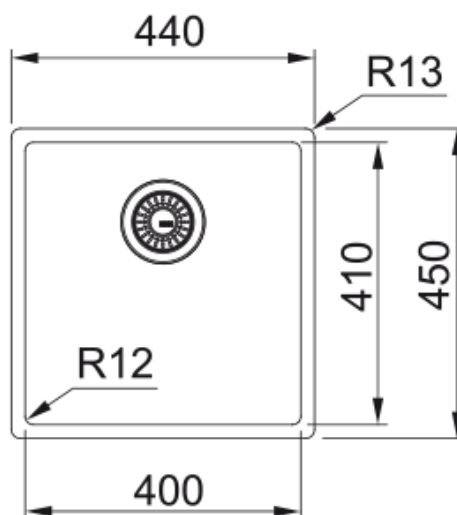

Mythos Masterpiece BXM 210/110-40 Gold | 127.0674.582

Mythos Masterpeice BXM 210/110-40, Gold PVD coating and nanocoating with F-Inox Technology, Stainless Steel, can be installed as a slim-top, flushmount or undermount, 1 bowl without drainer, 400mm x 410mm, 3 1/2". Includes colour coordinated bottom grid and semi- integrated waste with matching overflow. Additional coloured strainer bowl and rollamat can be bought. 50 Year Guarantee on all Franke sinks. 50 Year Guarantee on all Franke sinks.

Product Information

Sink type	Bowl (no drainer)
Type of material	Stainless steel
Number of bowls	1
Color	Gold
Finish	Pvd

Dimensions

External size: right to left	440.0
External size: front to back	450.0
Bowl 1 size: right to left	400.0
Bowl 1 size: front to back	410.0
Bowl 1: depth	200.0

Installation

Minimum cabinet size	45 cm
----------------------	-------

Product specifications

Installation type	Flushmount
Installation type	Slimtop
Installation type	Undermount
Waste outlet	3 1/2"
Position of drainer	No drainer