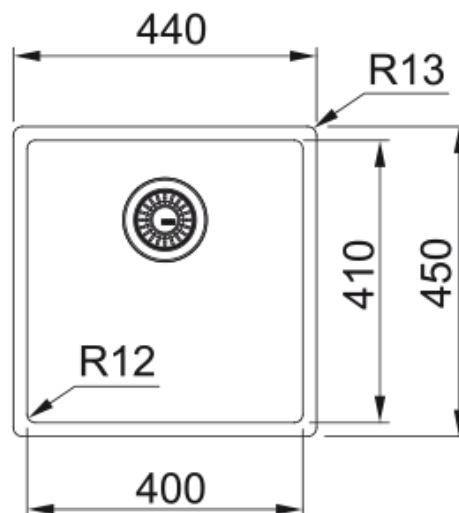

Mythos Masterpiece BXM 210/110-40 Copper | 127.0674.583

Mythos Masterpeice BXM 210/110-40, Copper PVD coating and nanocoating with F-Inox Technology, Stainless Steel, can be installed as a slim-top, flushmount or undermount, 1 bowl without drainer, 400mm x 410mm, 3 1/2". Includes colour coordinated bottom grid and semi- integrated waste with matching overflow. Additional coloured strainer bowl and rollamat can be bought. 50 Year Guarantee on all Franke sinks. 50 Year Guarantee on all Franke sinks.

Product Information

Sink type	Bowl (no drainer)
Type of material	Stainless steel
Number of bowls	1
Color	Copper
Finish	Pvd

Dimensions

External size: right to left	440.0
External size: front to back	450.0
Bowl 1 size: right to left	400.0
Bowl 1 size: front to back	410.0
Bowl 1: depth	200.0

Installation

Minimum cabinet size	45 cm
----------------------	-------

Product specifications

Installation type	Slimtop
Installation type	Flushmount
Installation type	Undermount
Waste outlet	3 1/2"
Position of drainer	No drainer