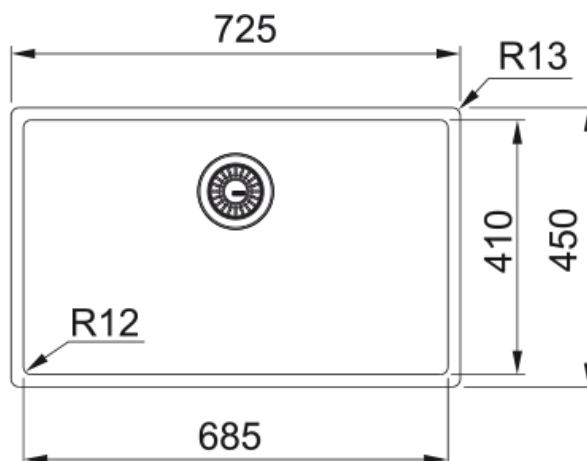

Mythos Masterpiece BXM 210/110-68 Gold | 127.0674.533

Mythos Masterpeice BXM 210/110-68, Gold PVD coating and nanocoating with F-Inox Technology, Stainless Steel, can be installed as a slim-top, flushmount or undermount, 1 bowl without drainer, 680mm x 410mm, 3 1/2". Includes colour coordinated bottom grid and semi- integrated waste with matching overflow. Additional coloured strainer bowl and rollamat can be bought. 50 Year Guarantee on all Franke sinks. 50 Year Guarantee on all Franke sinks.

Product Information

Sink type	Bowl (no drainer)
Type of material	Stainless steel
Number of bowls	1
Color	Gold
Finish	Pvd

Dimensions

External size: right to left	725.0
External size: front to back	450.0
Bowl 1 size: right to left	685.0
Bowl 1 size: front to back	410.0
Bowl 1: depth	200.0

Installation

Minimum cabinet size	80 cm
----------------------	-------

Product specifications

Installation type	Slimtop
Installation type	Undermount
Installation type	Flushmount
Waste outlet	3 1/2"
Position of drainer	No drainer