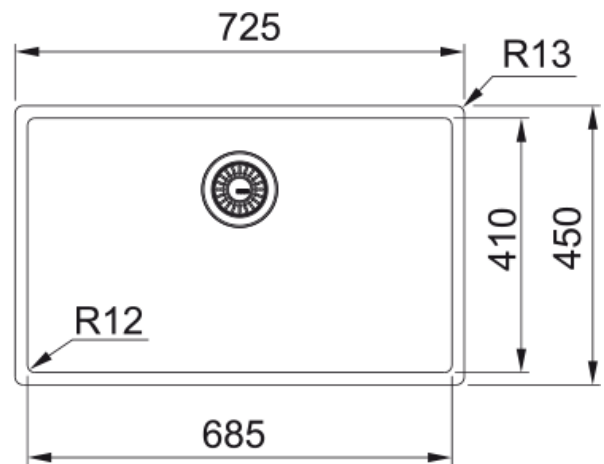

Mythos Masterpiece BXM 210/110-68 Copper | 127.0674.535

Mythos Masterpiece BXM 210/110-68, Copper PVD coating and nanocoating with F-Inox Technology, Stainless Steel, can be installed as a slim-top, flushmount or undermount, 1 bowl without drainer, 680mm x 410mm, 3 1/2". Includes colour coordinated bottom grid and semi- integrated waste with matching overflow. Additional coloured strainer bowl and rollamat can be bought. 50 Year Guarantee on all Franke sinks. 50 Year Guarantee on all Franke sinks.

Product Information

Sink type	Bowl (no drainer)
Type of material	Stainless steel
Number of bowls	1
Color	Copper
Finish	Pvd

Dimensions

External size: right to left	725.0
External size: front to back	450.0
Bowl 1 size: right to left	685.0
Bowl 1 size: front to back	410.0
Bowl 1: depth	200.0

Installation

Minimum cabinet size	80 cm
----------------------	-------

Product specifications

Installation type	Slimtop
Installation type	Undermount
Installation type	Flushmount
Waste outlet	3 1/2"
Position of drainer	No drainer